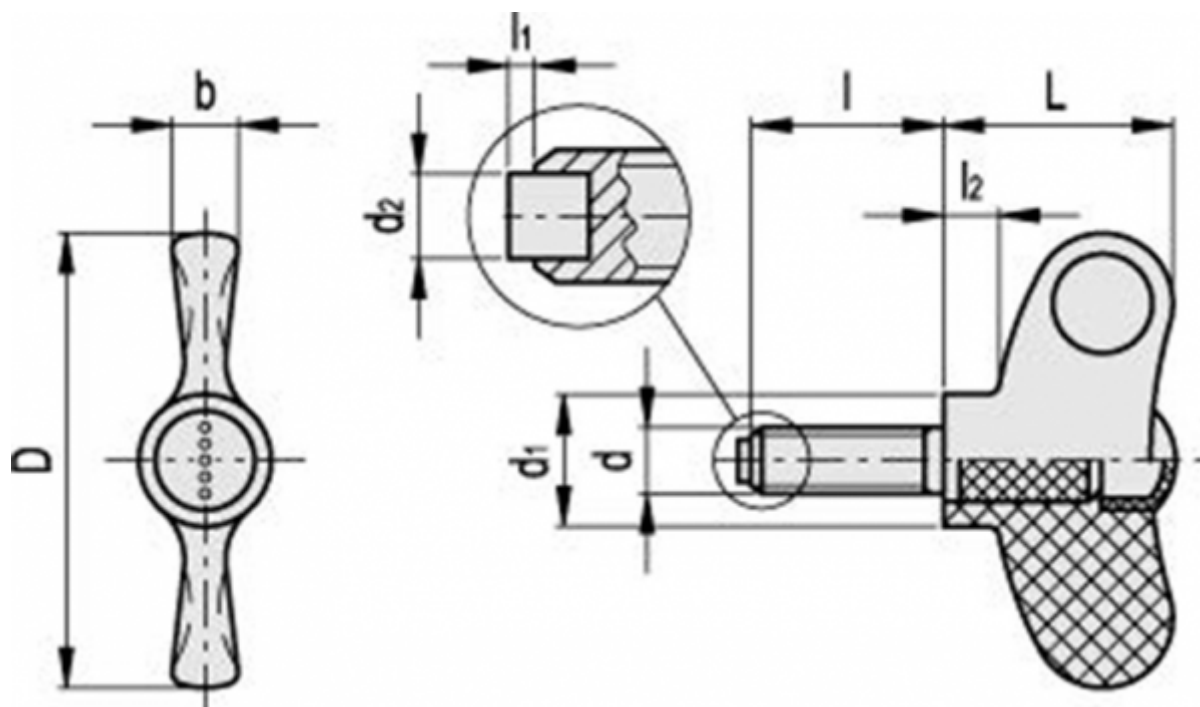

Article number: 23022245765

Description: Wing screw with bolt EWN.48-SST-p-M6x20-PB-C5

## Measures

$b = 7$

$D = 48$

$d = 6$

$d1 = 13.5$

$l = 20$

$l1 = 1.5$

$l2 = 5.5$

$L = 24$

Weight in (g) = 14